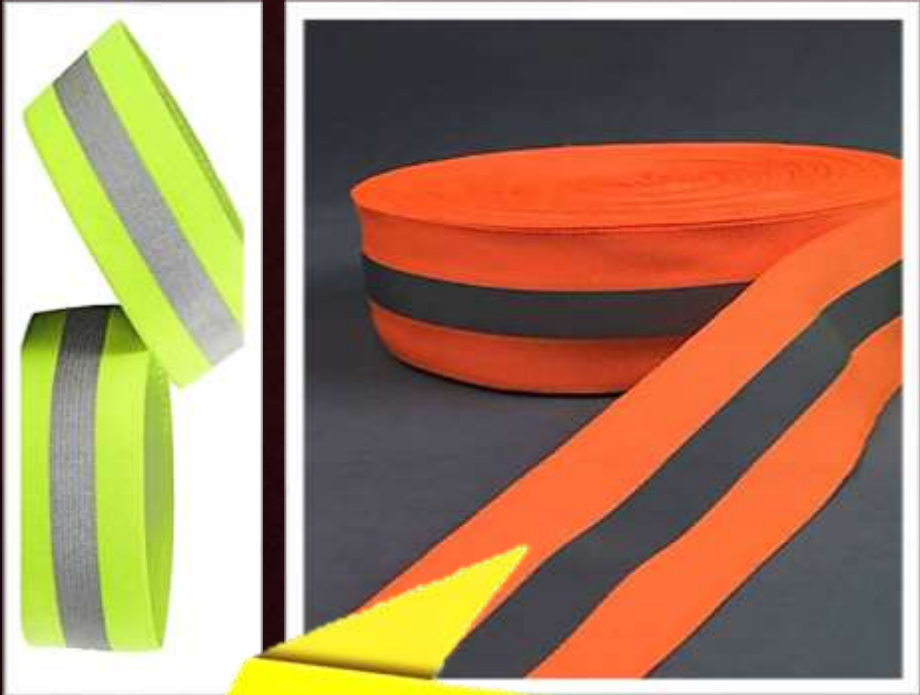

REFLECTIVE ROLLS

REFLECTIVE ROLLS

SMALL Ghc250
MEDIUM Ghc 300
LARGE Ghc 350